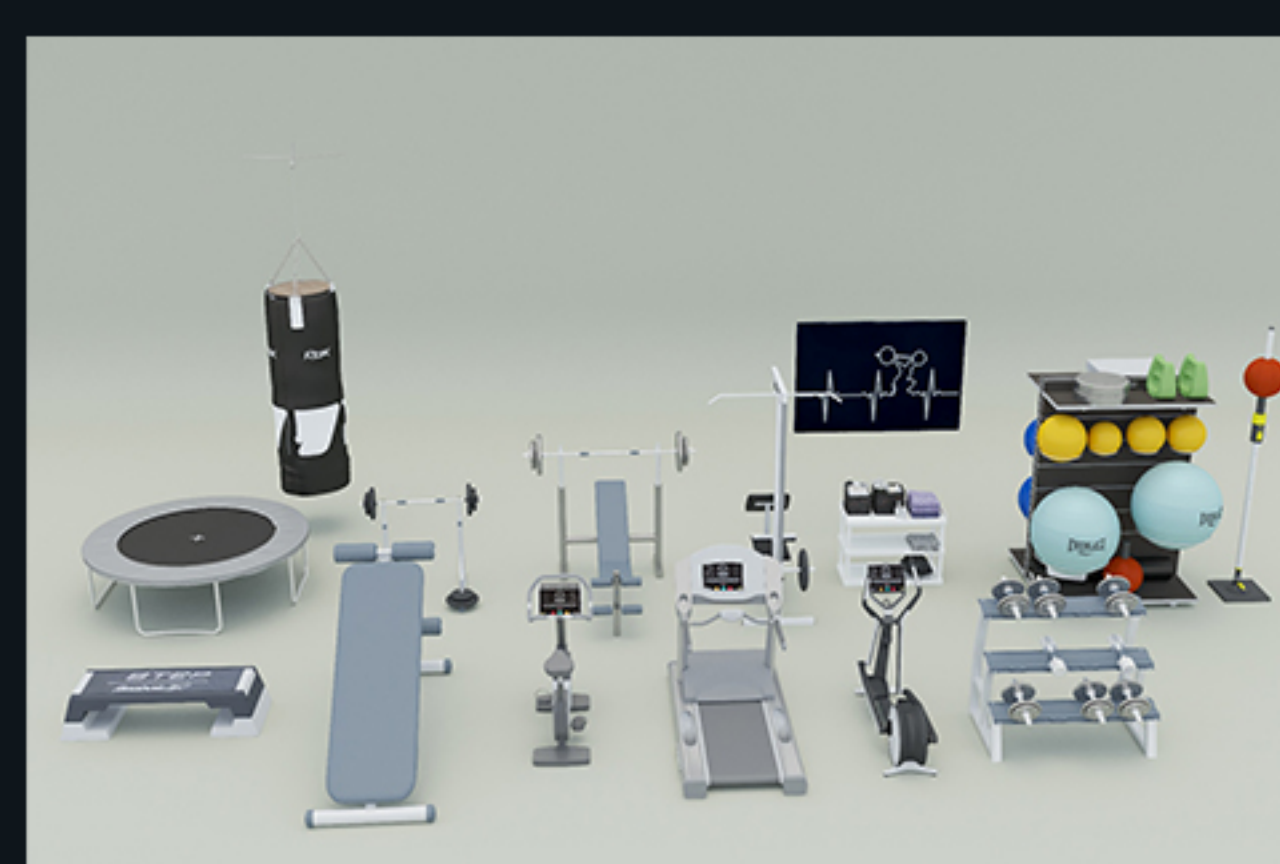

GYM, PLAYROOM & ENTERTAINMENT STAGING

#E09

CHOOSE YOUR **STYLE CODE** AND **EMAIL IT WITH YOUR ORDER.**